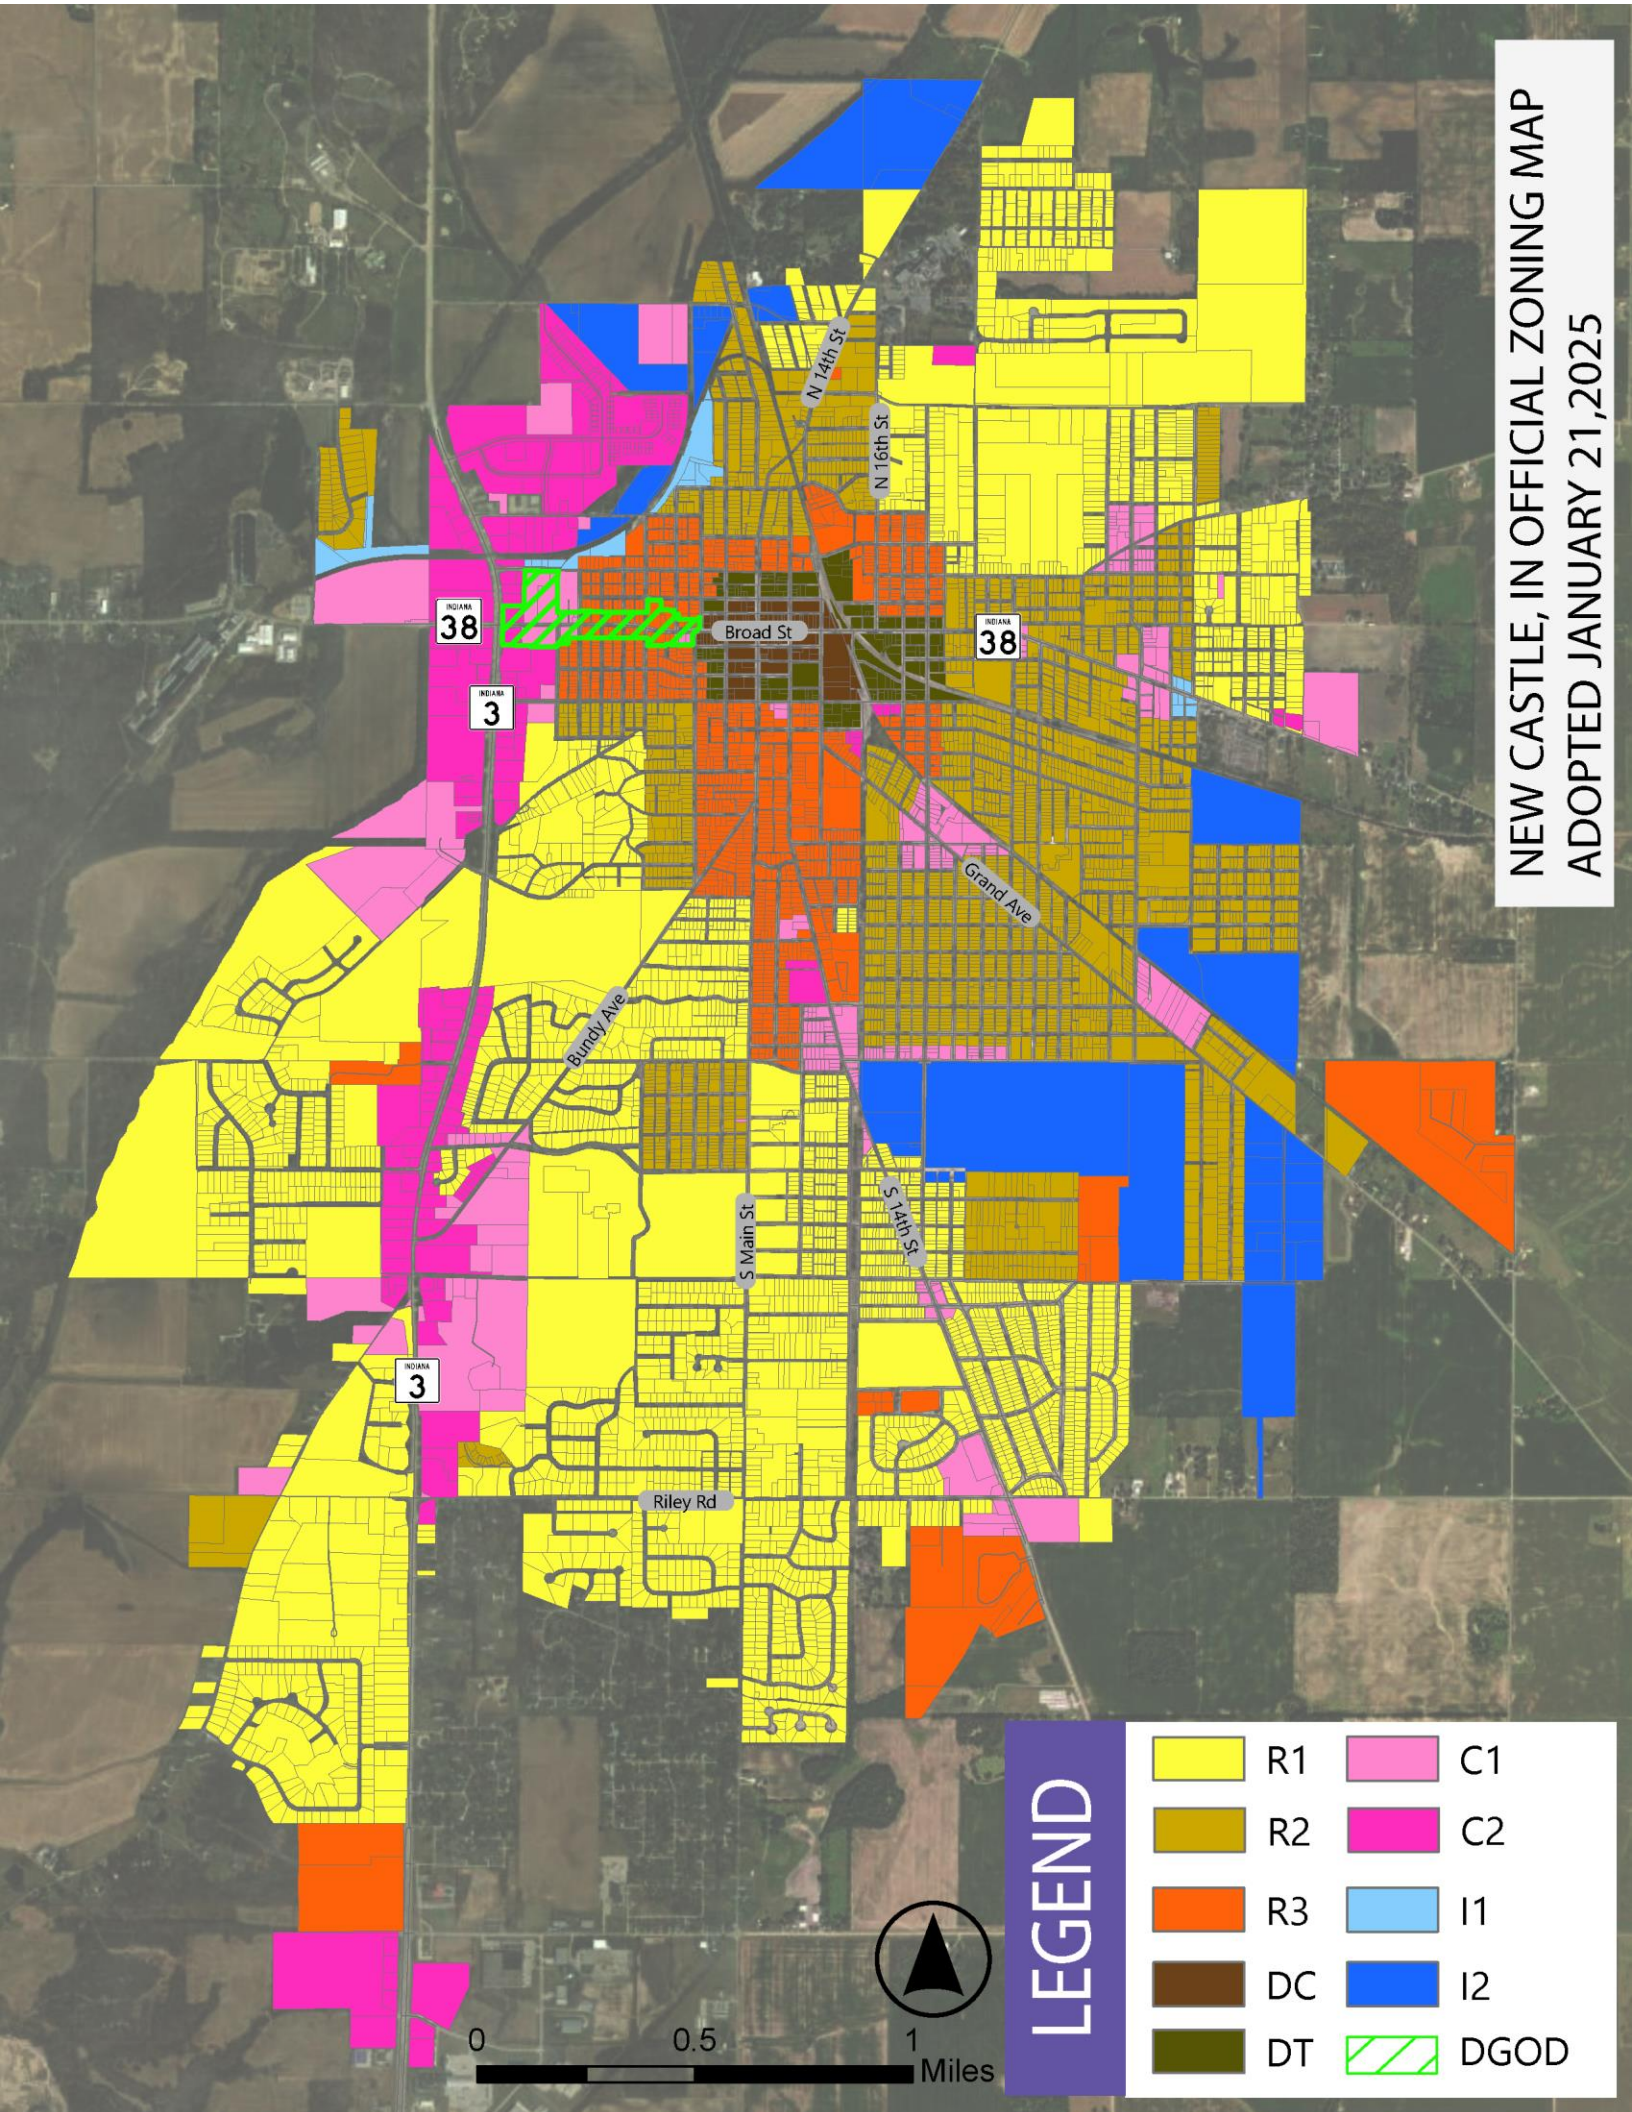

NEW CASTLE, IN OFFICIAL ZONING MAP  
ADOPTED JANUARY 21, 2025

INDIANA 38

INDIANA 3

INDIANA 38

INDIANA 3

Broad St

N 14th St  
N 16th St

Grand Ave

Burdoy Ave

S Main St

S 14th St

Riley Rd

LEGEND			
	R1		C1
	R2		C2
	R3		I1
	DC		I2
	DT		DGOD