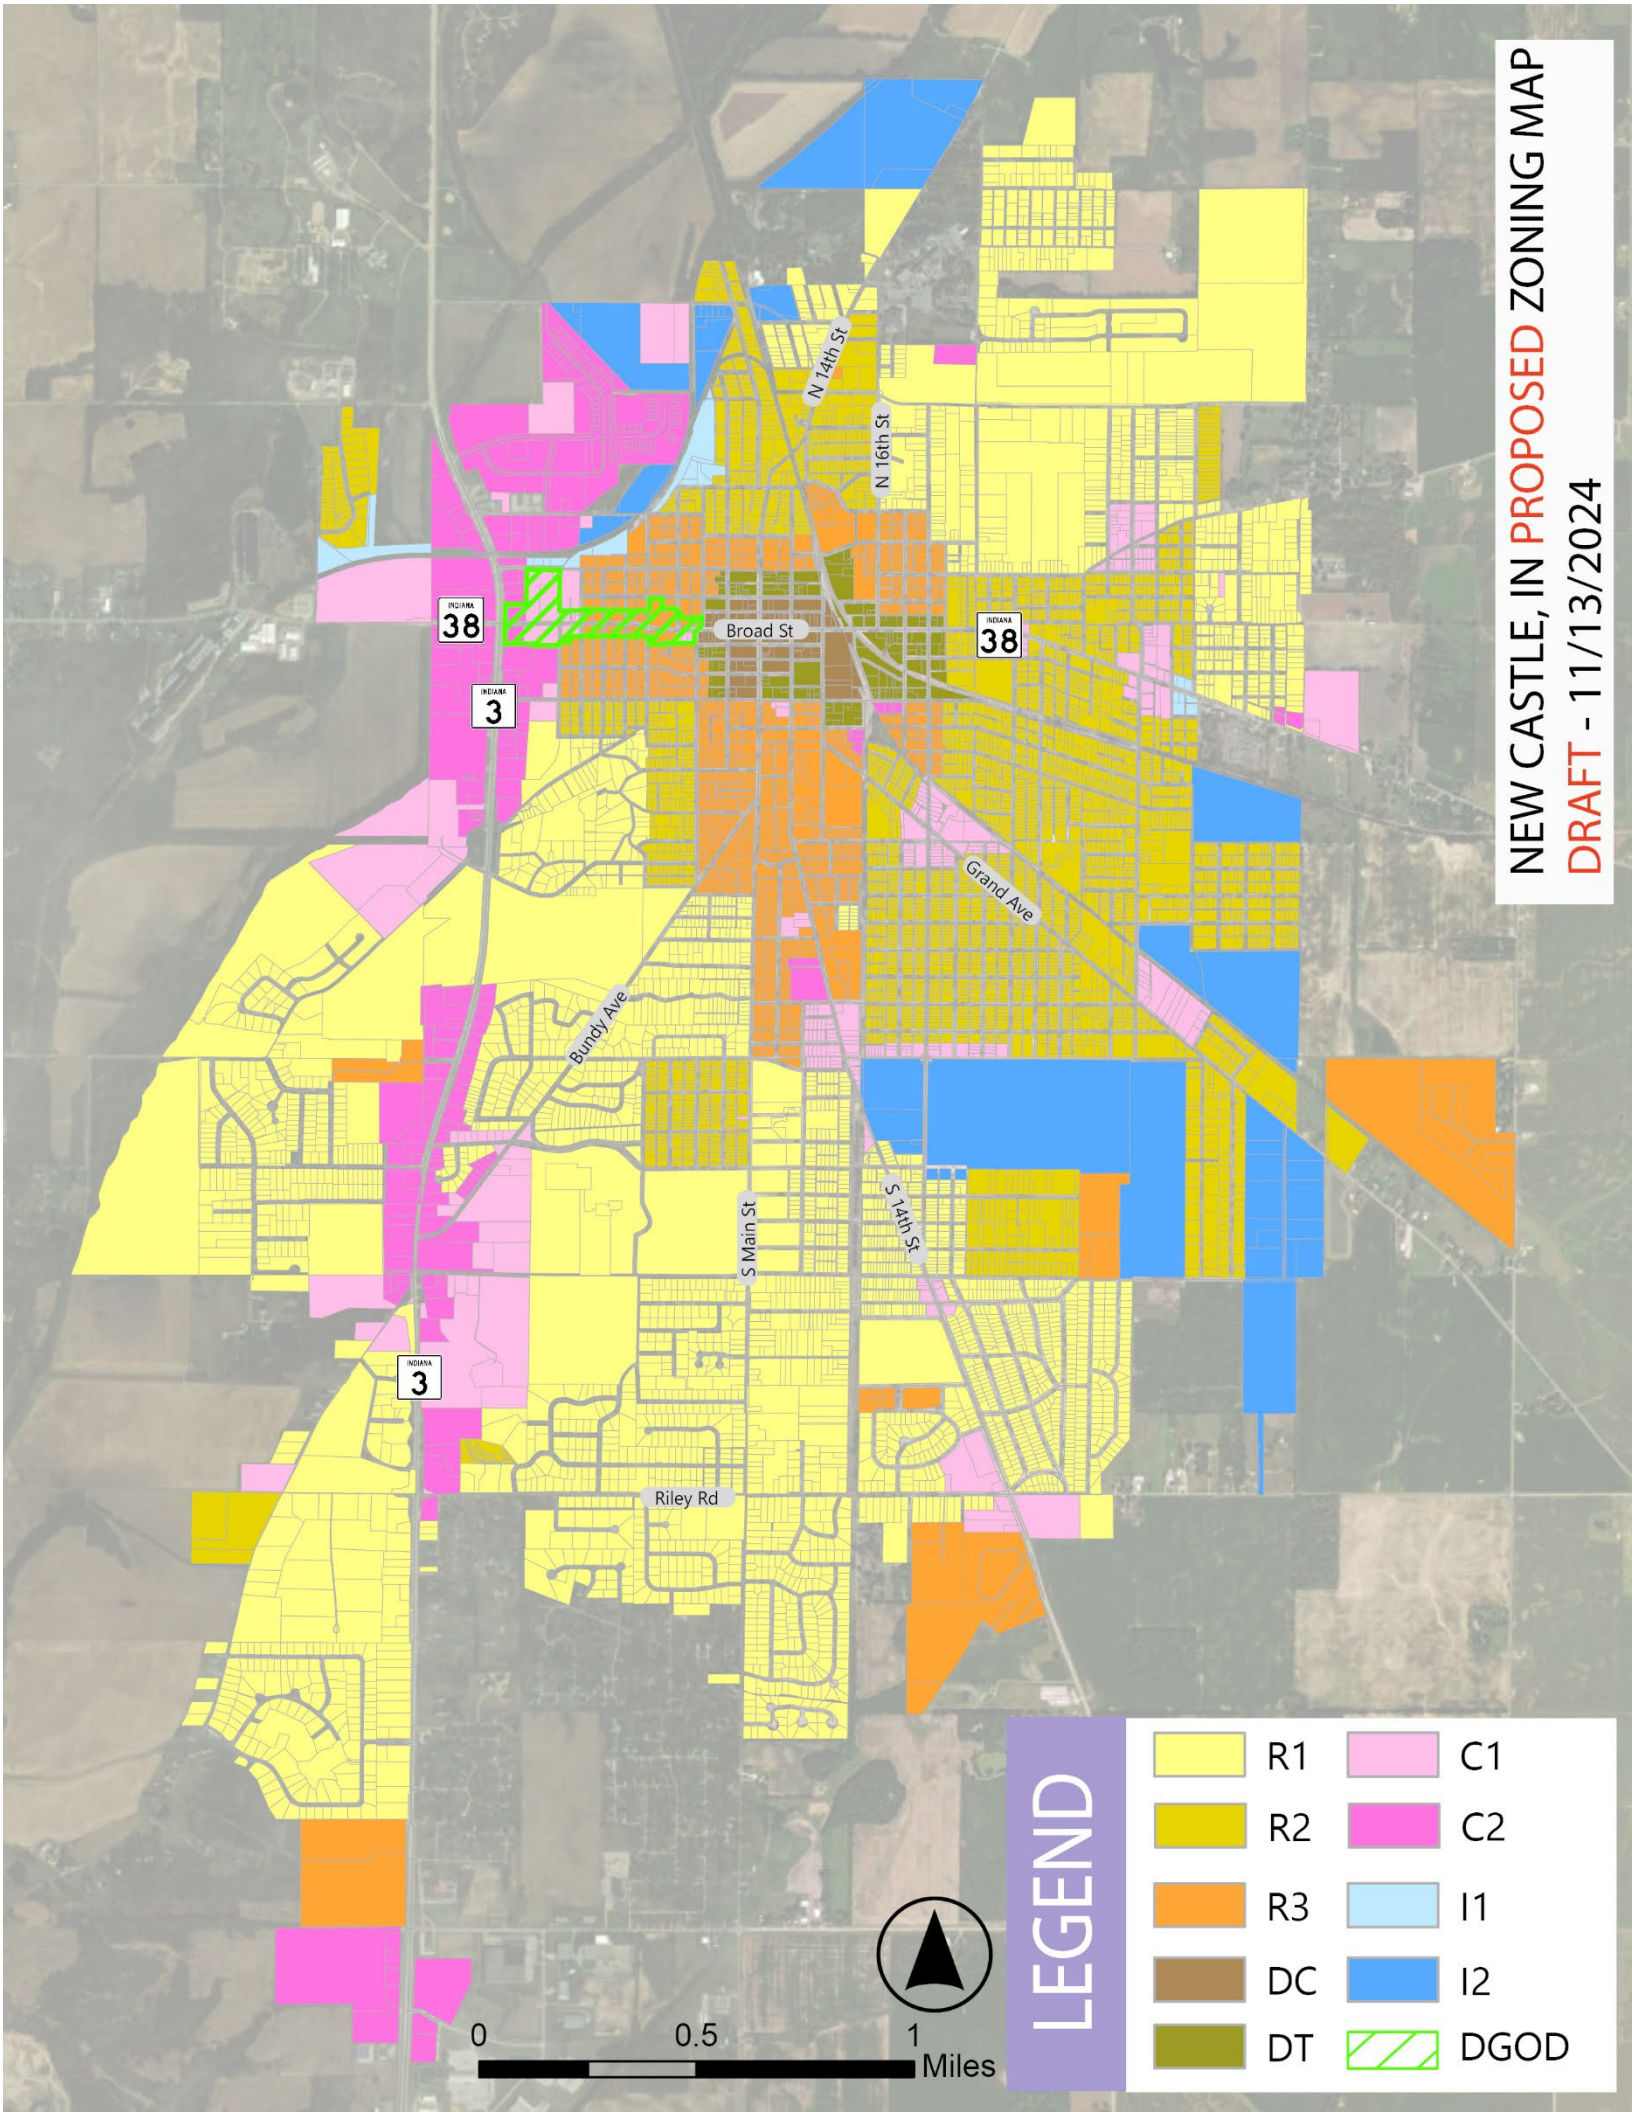

NEW CASTLE, IN PROPOSED ZONING MAP
DRAFT - 11/13/2024

INDIANA 38

INDIANA 3

INDIANA 38

INDIANA 3

Broad St

Grand Ave

Burdy Ave

S Main St

S 14th St

Riley Rd

N 14th St

N 16th St

LEGEND			
	R1		C1
	R2		C2
	R3		I1
	DC		I2
	DT		DGOD

0 0.5 1 Miles