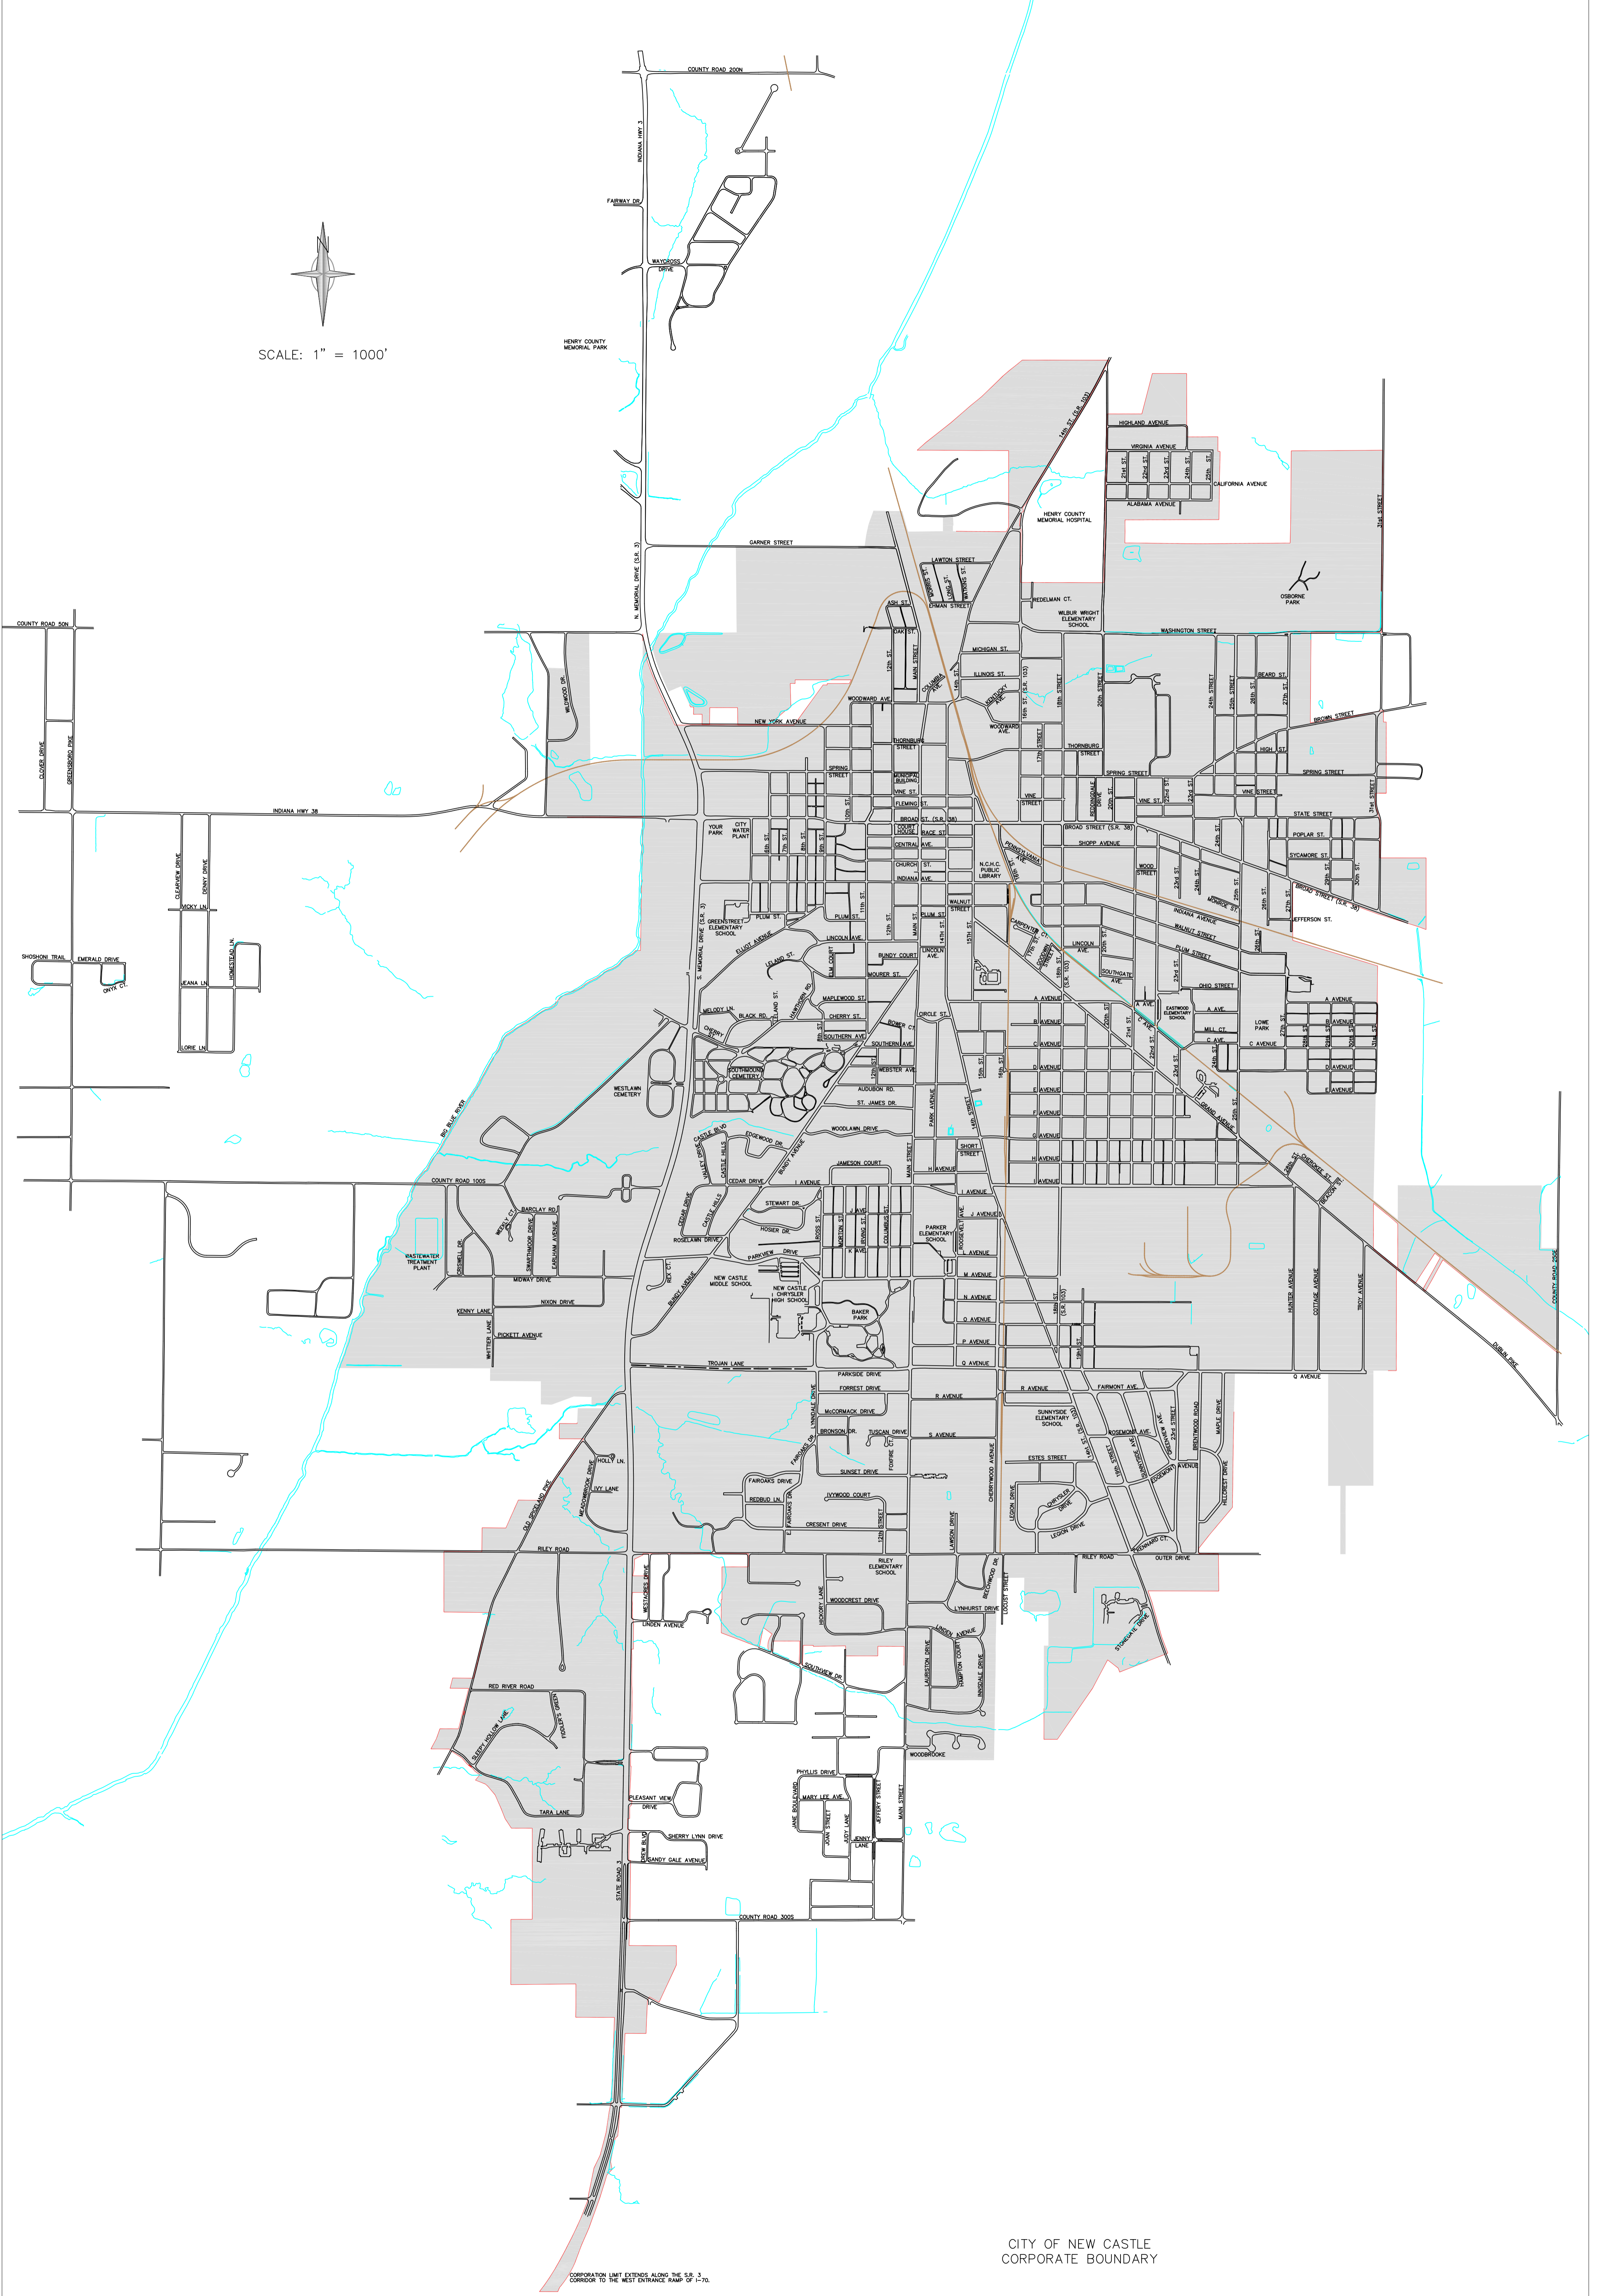

SCALE: 1" = 1000'

CITY OF NEW CASTLE
CORPORATE BOUNDARY