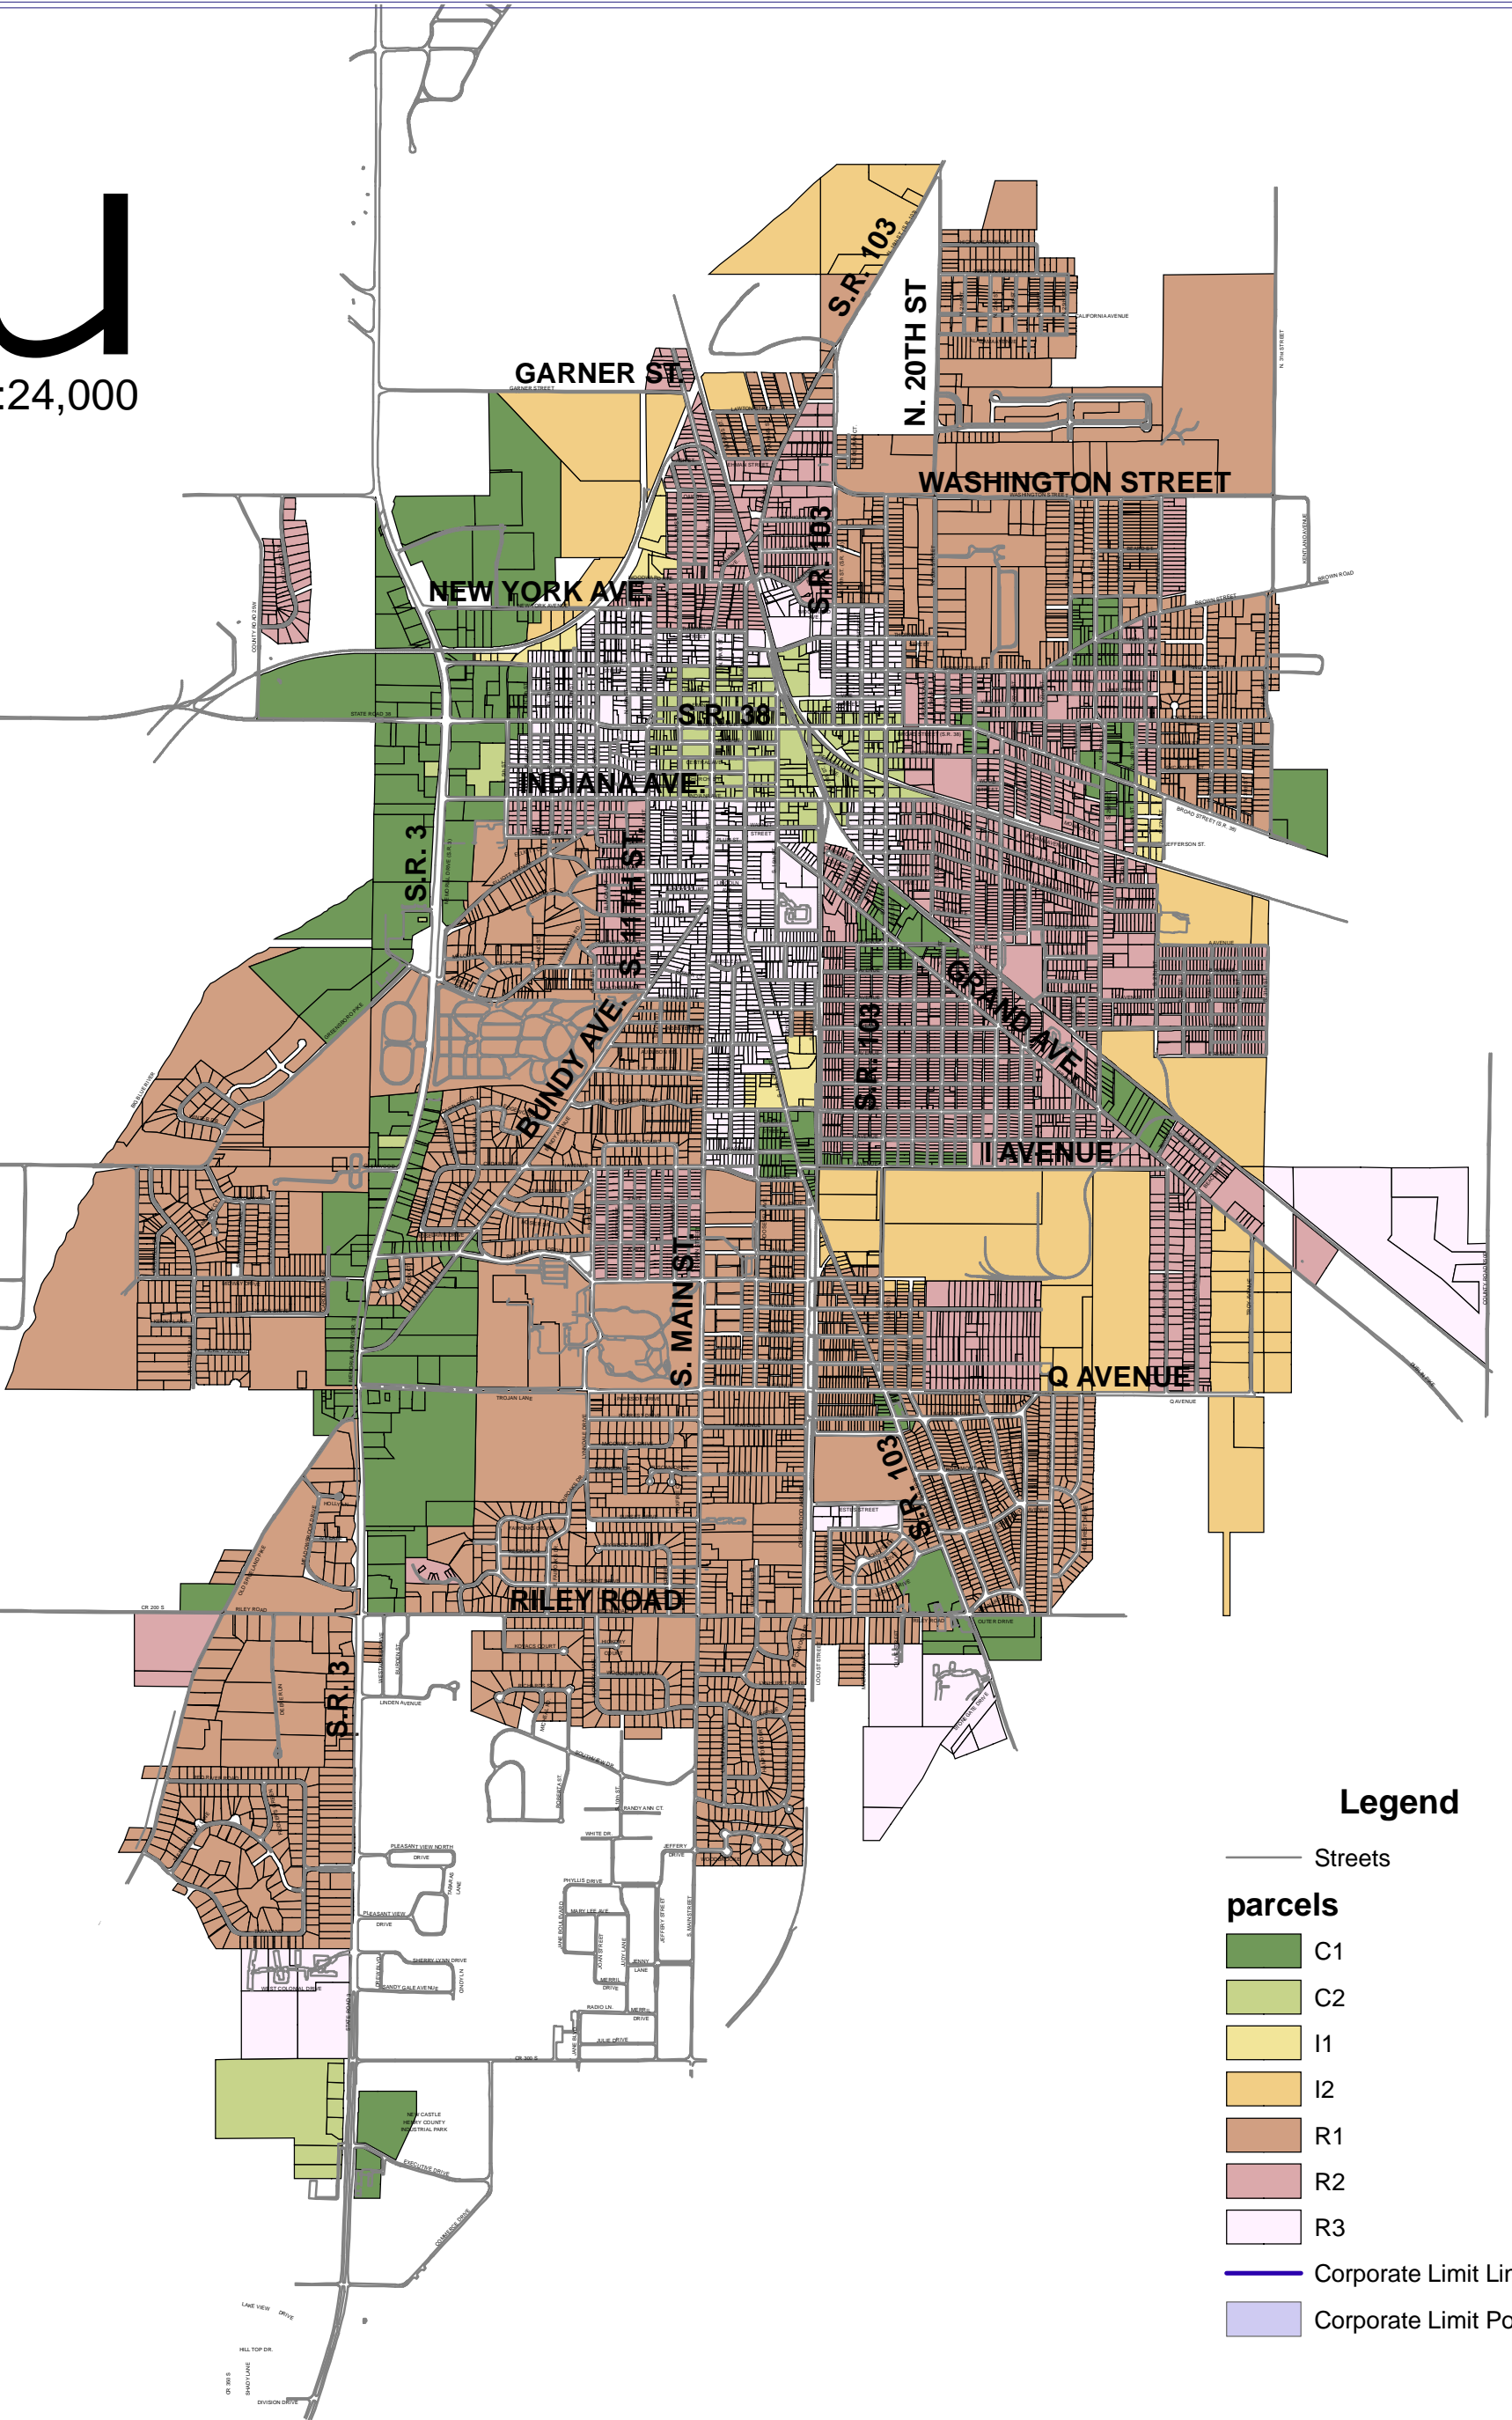

Scale: 1" = 24,000'

**Legend**

- Streets
- parcels
- C1
- C2
- I1
- I2
- R1
- R2
- R3
- Corporate Limit Line
- Corporate Limit Polygon

# City of New Castle Zoning Map