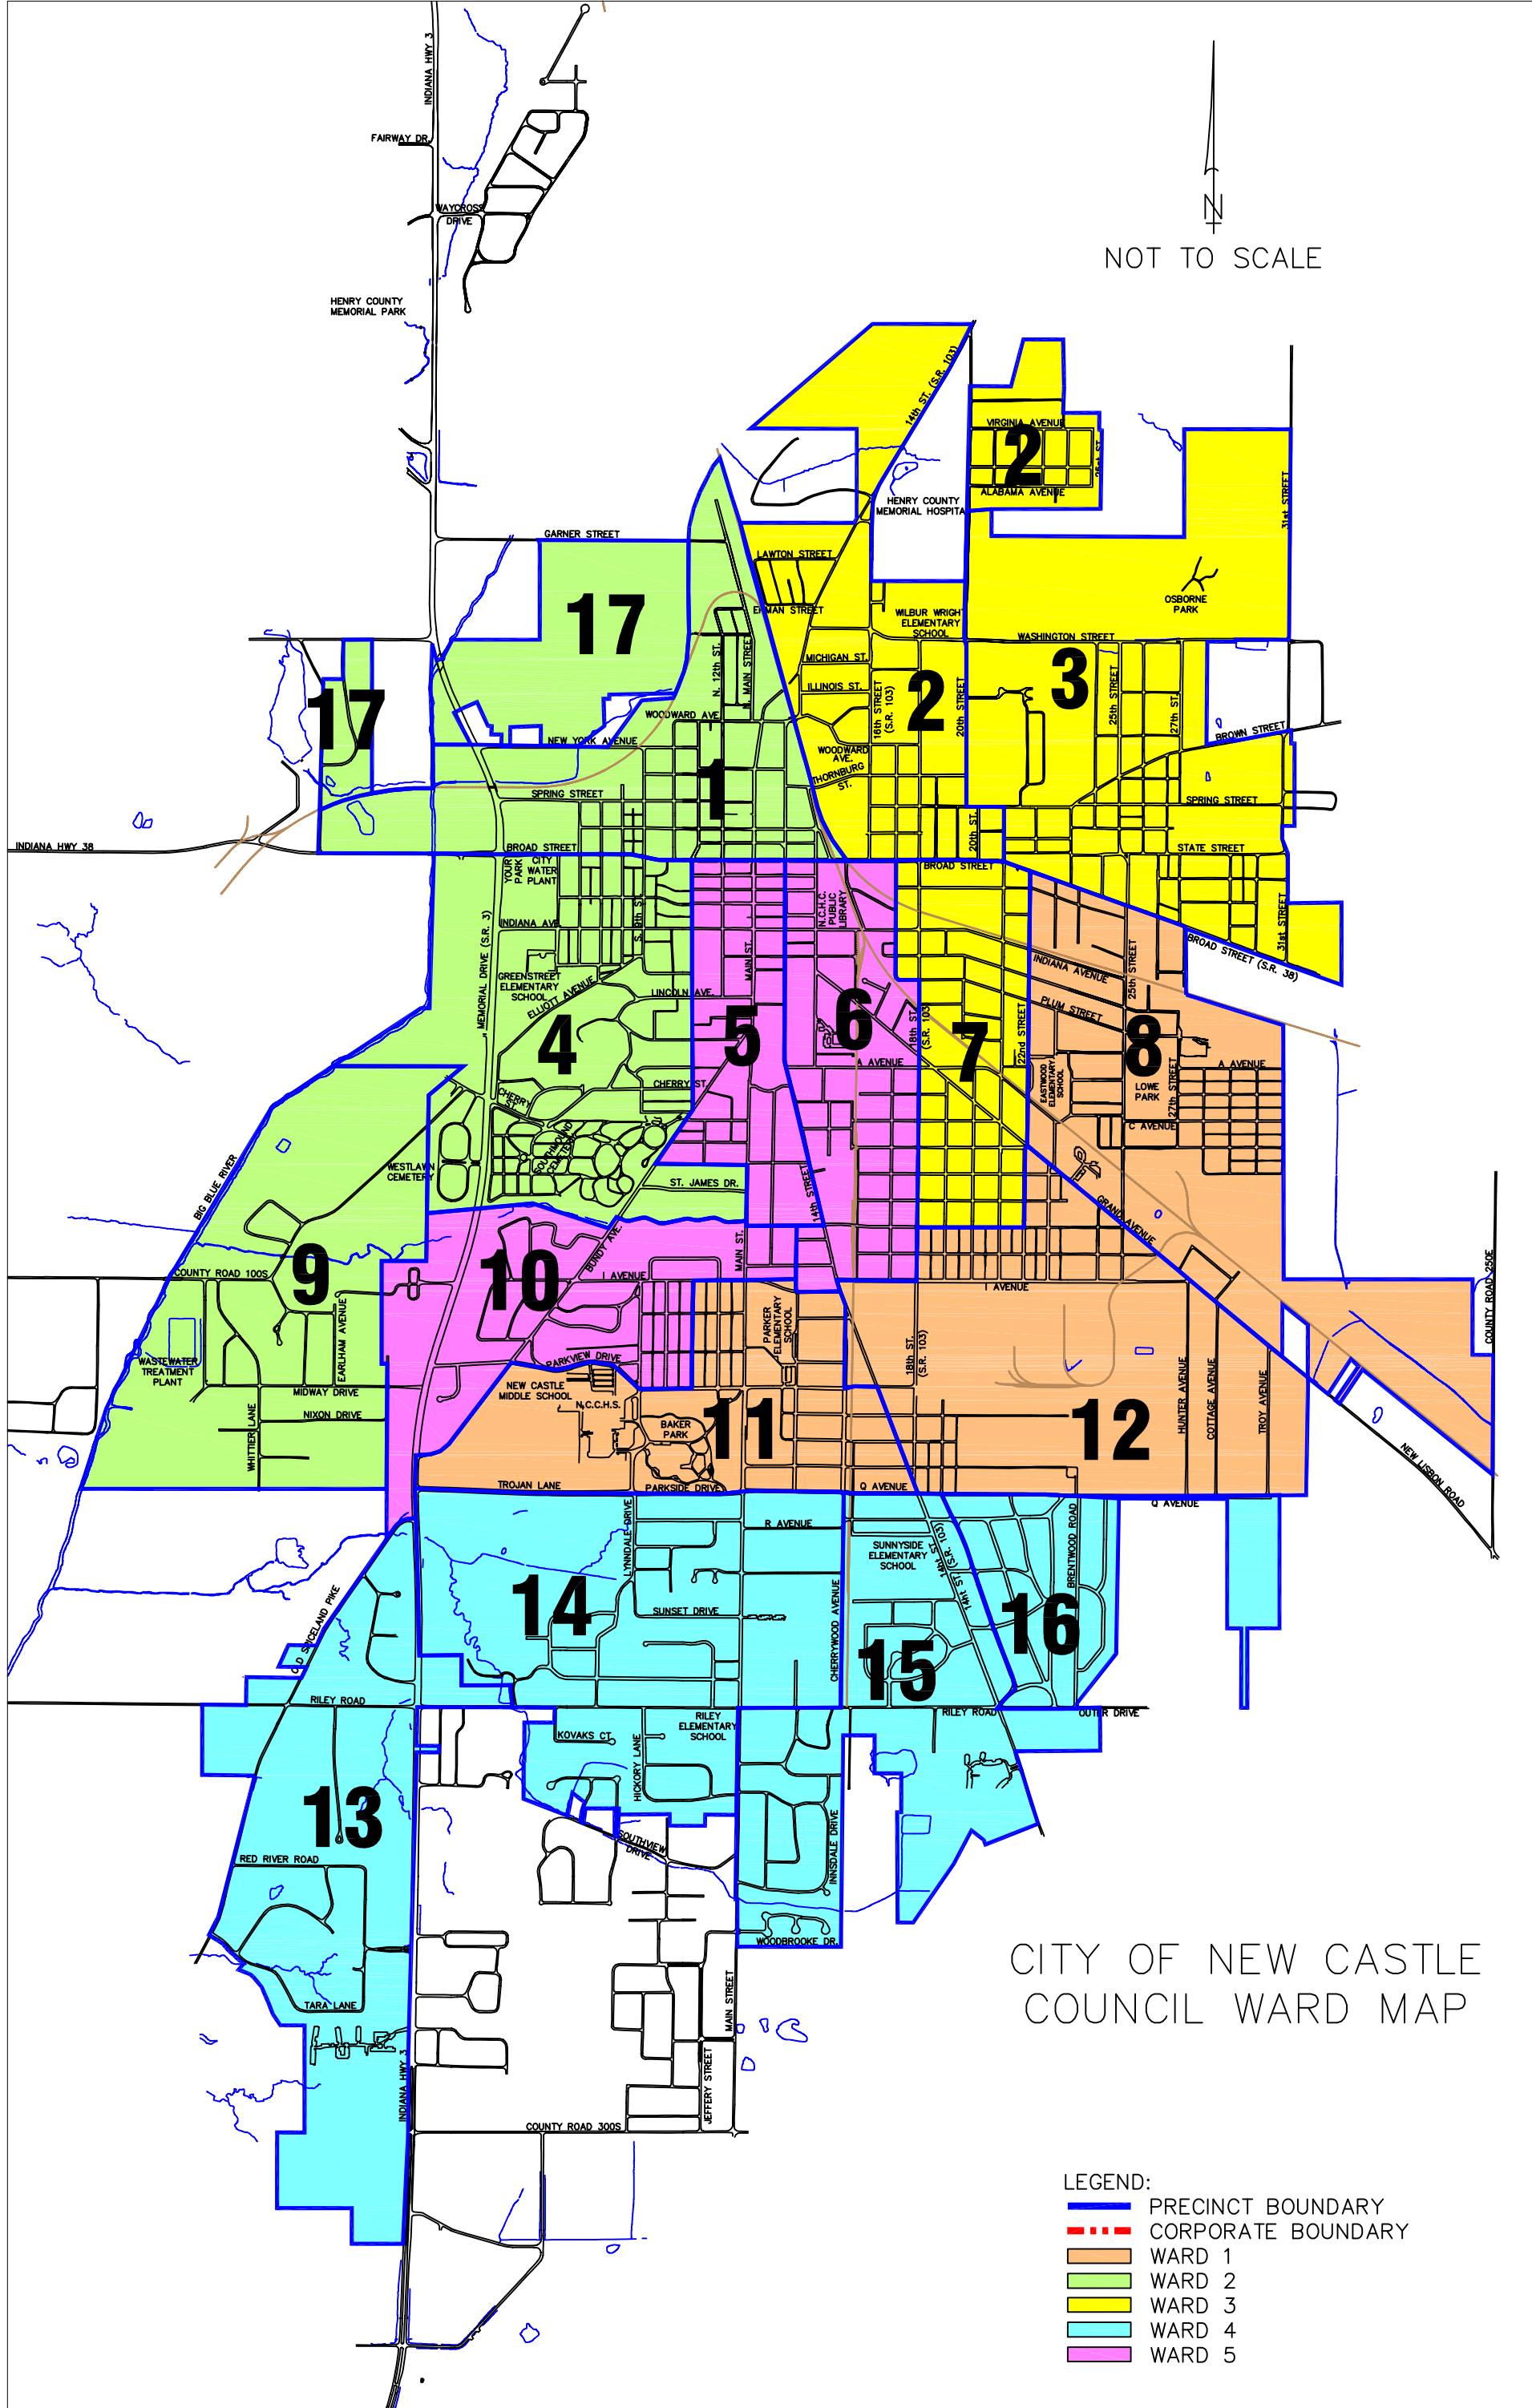

NOT TO SCALE

CITY OF NEW CASTLE COUNCIL WARD MAP

- LEGEND:
- PRECINCT BOUNDARY
 - CORPORATE BOUNDARY
 - WARD 1
 - WARD 2
 - WARD 3
 - WARD 4
 - WARD 5